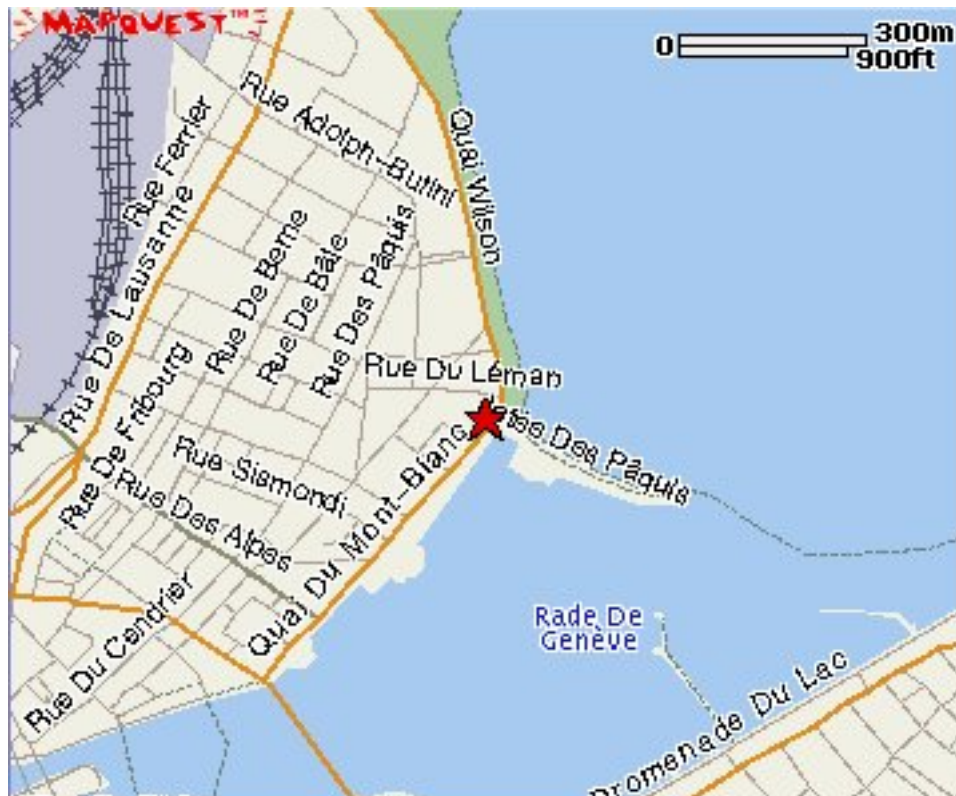

Driving directions from Lausanne

From the Lausanne-Geneva highway, follow the signs for Geneva lake. At the first traffic lights go straight into town, and at the second set of traffic lights turn left down towards the lake. You are now on Quai Wilson. Following the road which bears to the right, you will reach Quai du Mont-Blanc. Our offices are on the right, opposite from les Bains des Paquis. You can park your car a little further down the road at the Kempinski Hotel.